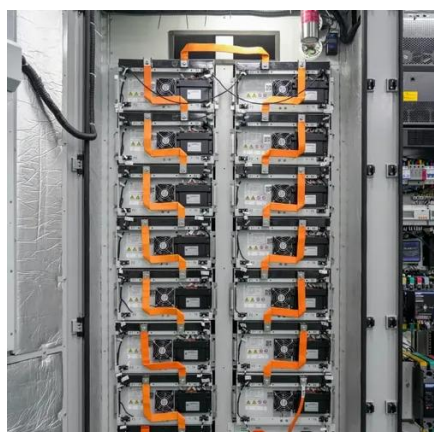

Upgrade 5G base station power in outdoor, indoor, and shared cabinets with custom rectifier module solutions for efficient, scalable, and reliable performance.