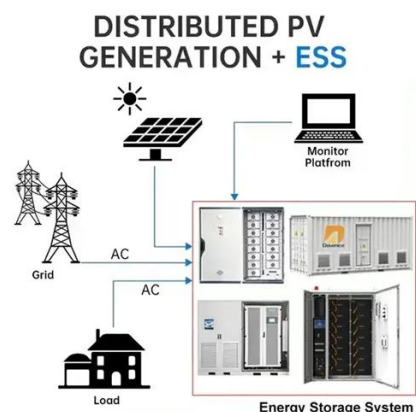

Our installation provides essential services to an estimated 50,000 veterans, retirees, the Department of Defense civilian workforce, military personnel and their families - both on and ...