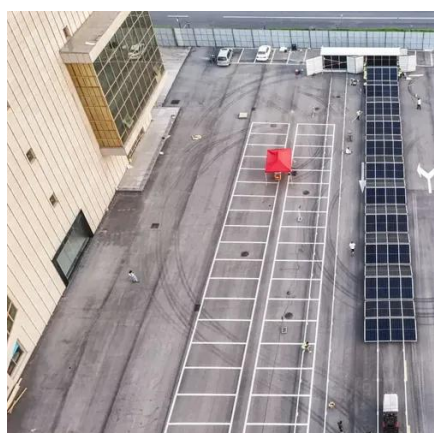

Portable Solar Generator 300W-1000W , For Camping & Backup ...