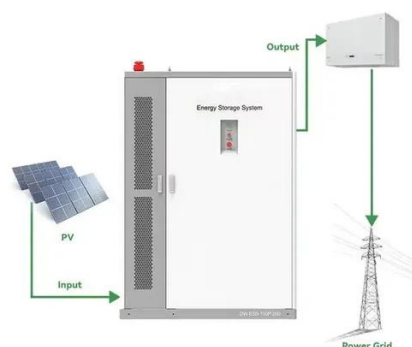

[Panama , History, Map, Flag, Capital, Population, & Facts](#)

Geographical and historical treatment of Panama, including maps and statistics as well as a survey of its people, economy, and government.