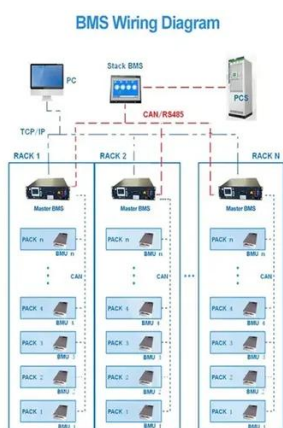

[Power consumption based on 5G communication](#)

This paper proposes a power control algorithm based on energy efficiency, which combines cell breathing technology and base station sleep technology to reduce base station energy ...

Why does 5g base station consume so much power and how to ...

In addition to other small modules that use electricity, the power consumption of a single 5G base station is generally around 3700 watts, which is about three times that of 4G ...

Optimal energy-saving operation strategy of 5G base station with

To further explore the energy-saving potential of 5 G base stations, this paper proposes an energy-saving operation model for 5 G base stations that incorporates ...

[Modelling the 5G Energy Consumption using Real-world ...](#)