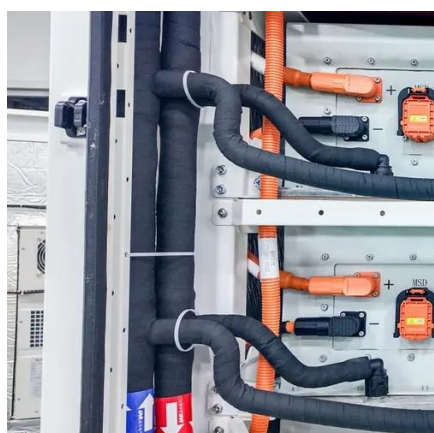

Microsoft campus