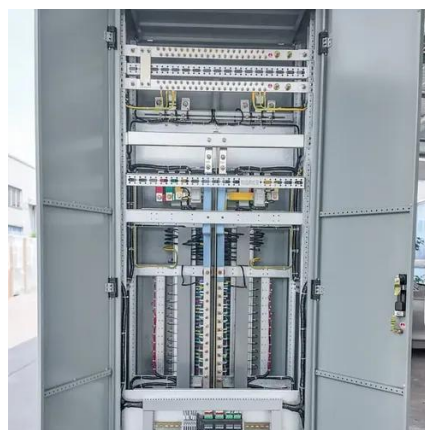

[JAYNLT Y-2000W Solar Street Light, 200000LM 6500K Solar ...](#)

?220°WIDE ANGEL LIGHTING?Upgraded solar panel and it has two-way wide-angle lighting, 220°angle allowing it provide a wider range of lighting and brighter light ...

2000W Watts Commercial LED Solar Street Light Dusk to Dawn ...

Buy 2000W Watts Commercial LED Solar Street Light Dusk to Dawn Parking Lot Road Lamp with fast shipping and top-rated customer service. Newegg shopping upgraded (TM).