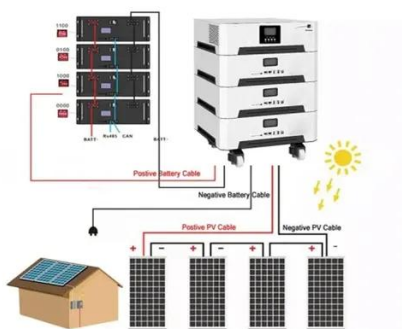

### 80kW Three Phase Inverter

Owned and Operated! Three Phase Inverters for the 120/208V Grid for North America. We ship orders within Canada only, with most in-stock items processed within 1-3 business days after ...

### [80kW Pure Sine Wave Off Grid Solar Inverter](#)

DC to AC solar power converter is 80kW high power, 3 phase, pure sine wave AC output, LCD display data, this wide DC input voltage off grid inverter can work without a battery bank and ...

### 80kW Three Phase Inverter

Owned and Operated! Three Phase Inverters for the ...

[SolarEdge Synergy > 80kW 277/480 VAC SetApp](#)

SolarEdge Synergy 80kW 277/480 VAC SetApp  
3-Phase Grid-Tie ...