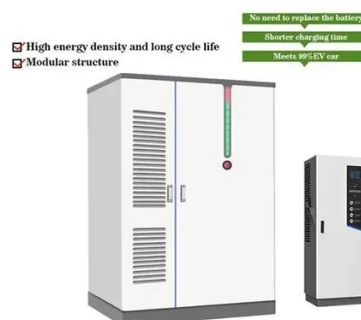

SOUTH definition in American English , Collins English Dictionary

The south is the direction which is on your right when you are looking toward the direction where the sun rises. The town lies ten miles to the south of here. The south of a place, country, or ...