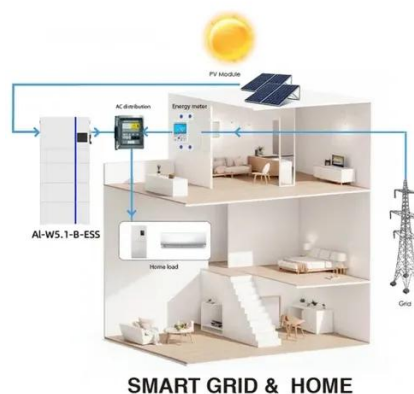

5G base stations must be established as relay nodes. Thus, how to meet the transmission requirements with the minimum building ...