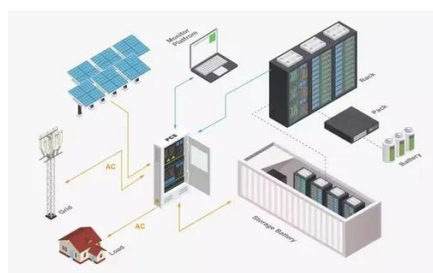

TS 138 113

The present document covers the assessment of NR and NR with NB-IoT in-band operation Base Station (BS) and ancillary equipment in respect of Electromagnetic Compatibility (EMC).