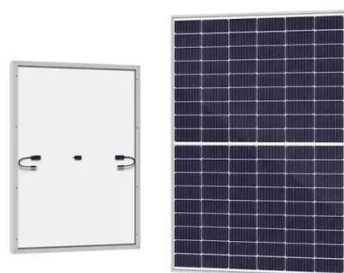

For businesses and public services in Jamaica, this opens a new chapter in energy independence --driven by PKENERGY's high-voltage lithium battery cabinet systems.