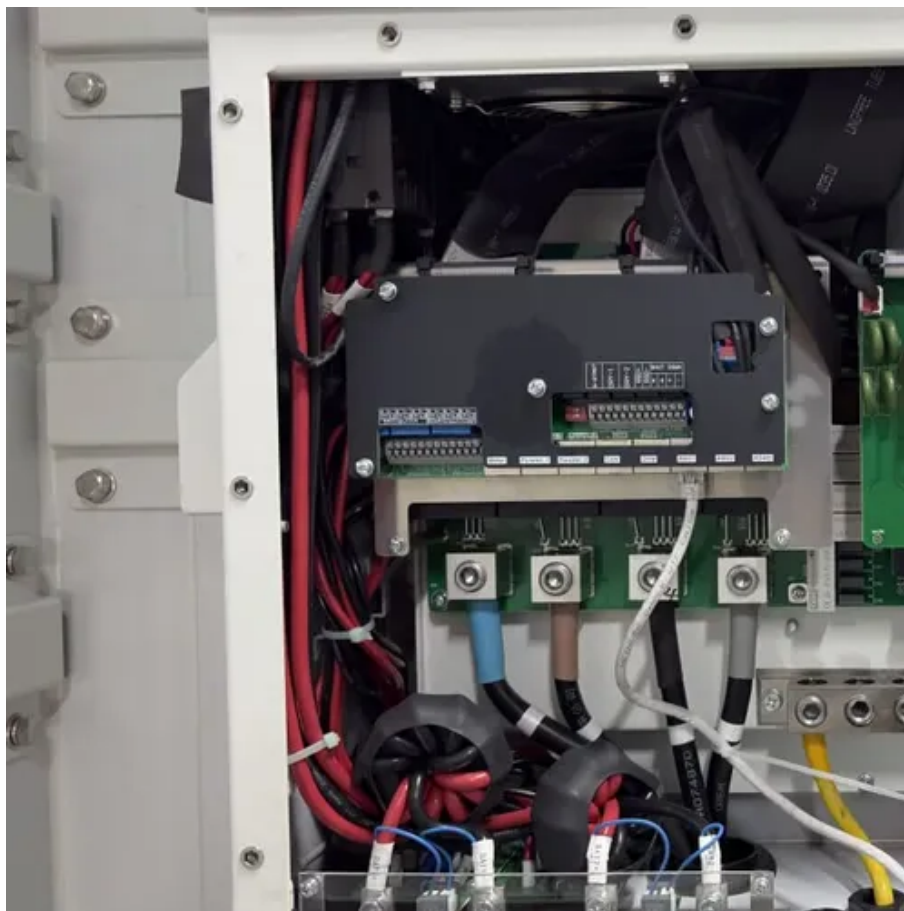

Wholesale 1200 amp switchgear in Sydney