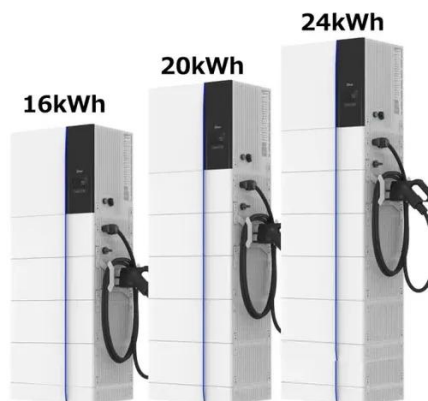

We manufacture UL-certified 3000 AMP switchgear with fast nationwide shipping and 24-hour service support. Built for safety, durability, and performance in outdoor electrical distribution -- ...

Industrial & Commercial Switchgear New Zealand , LECO Switchgear