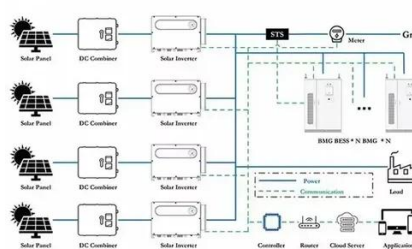

Australec Switchgear NZ , Electrical Supplies in Auckland NZ

Reliable Electrical Supplies in Auckland NZ. Expert Maintenance, Manufacturing (Electrical Equipment and Light Fittings), Distribution, Fuses & more. Call Us Today!