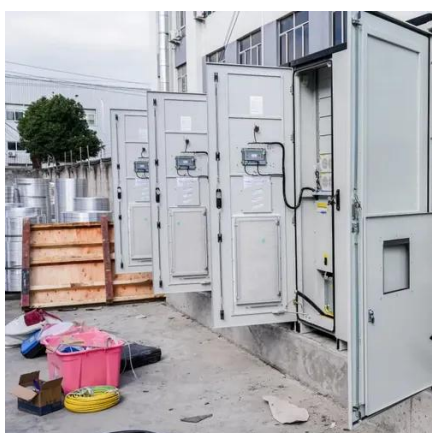

Switch Electrical; a wholesale electrical distributor and supply store with its headquarters situated in Wadeville, Germiston, Gauteng within South Africa. Established in 2009 and have over 20 ...

Megatech Electrical Supplies - Mechanical Electrical Supplies