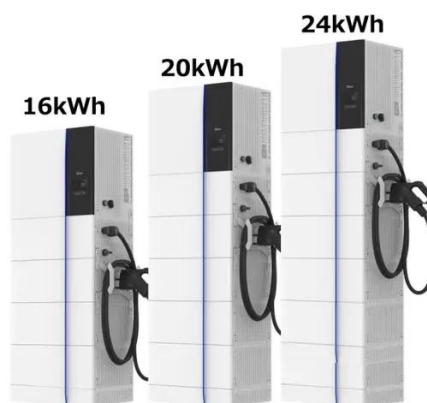

MAIN ELECTRICAL W/SALERS (PTY) , CBI-electric (Circuit Breaker ...

CBi South Africa will reopen 9 January 2026.

Ideal Electrical

Ideal Electrical - Electrical Wholesalers in Johannesburg Type: Distributor Contact: