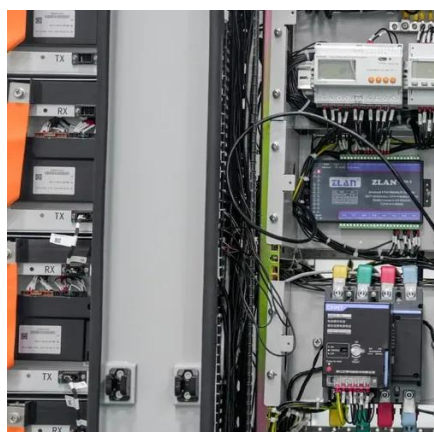

Find out the latest Korea circuit breaker buyers. Competitive circuit breaker products from various circuit breaker manufacturers and circuit breaker suppliers are listed above, please select ...

[SHIN SUNG INDUSTRIAL ELECTRIC CO.,LTD.](#)

We produce the SF6 gas insulated load break switch for 38kV, 630A class SCADA systems with our proprietary technology. In addition to the ...

Wholesale Electrical Breaker Switches Products at Factory Prices ...

Global Sources has a full-scale list of wholesale electrical breaker switches products at factory prices featured by verified wholesalers & manufacturers from China, India, Korea, and other ...

[Switch Main Suppliers from South Korea](#)

Switch Main is supplied globally by over 96 countries. Within our Volza database, we have detailed information on more than 6,065 active Switch Main Suppliers worldwide.